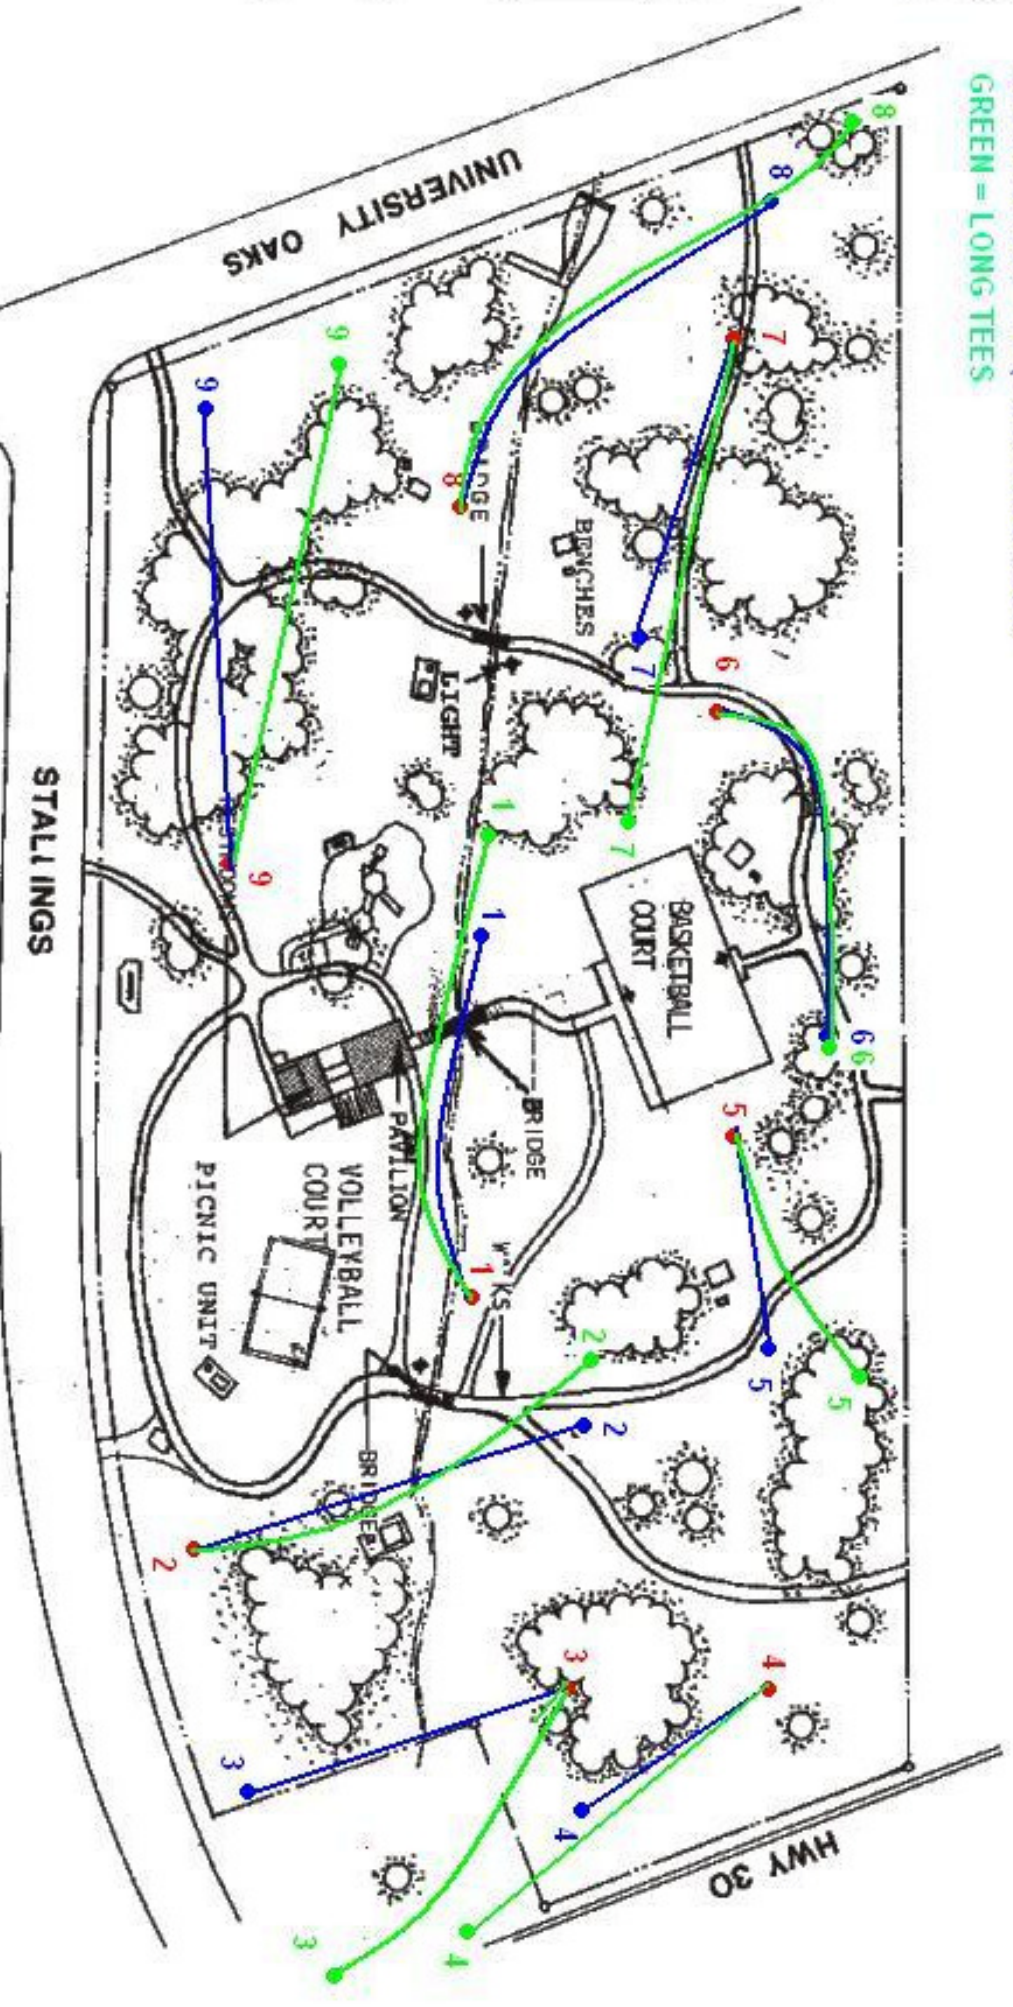

RED = BASKET
 BLUE = SHORT TEE (ORIGINAL TEE)
 GREEN = LONG TEES

NOT TO SCALE

COLLEGE STATION, TEXAS
 PARKS & RECREATION DEPARTMENT
 DIRECTOR Stephen Brock

d. j.

OAKS PARK